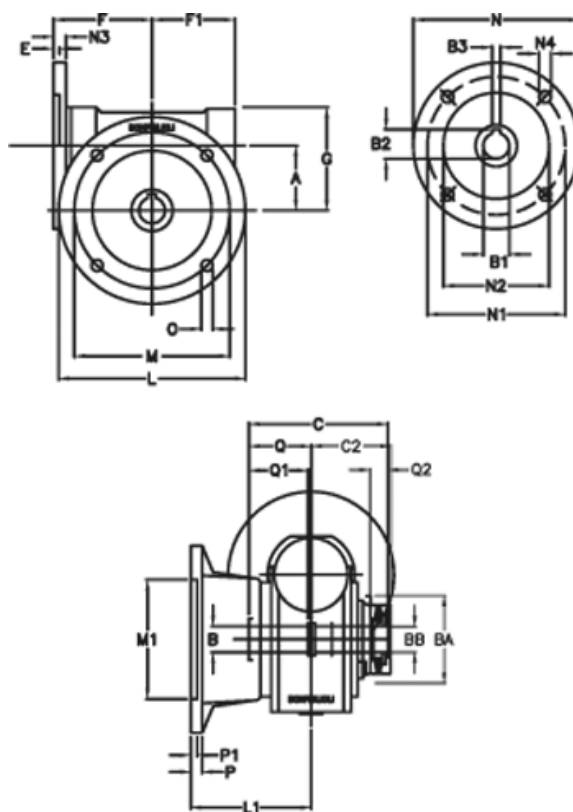

Article number: 390204901842716

Description: Worm Gear with Torque Limiter  
VF 49-L1-F-18 P71B5

## Measures

a = 49.50	C2 = 63,5	m = 90	P = 12
B = 25	Description = VF 49F-xx-71B5	M1 = 70	P1 = 10
B1 E7 = 14	E = 3.0	N = 160	Q = 51.0
B2 = 16.3	F = 70	N1 = 130	Q1 = 41
B3 H9 = 5	F1 = 63	N2 = 110	Q2 = 15
BA = 63	g = 80	N3 = 10.5	
BB H7 = 14	L = 125	N4 = 9.5	
C = 105	L1 = 85.5	O = 10.5	